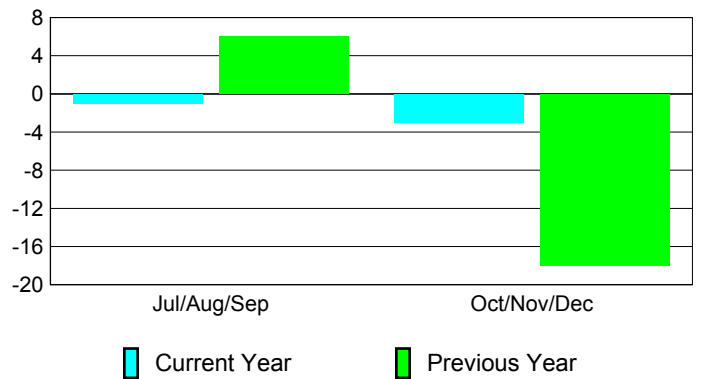

Comparison of Membership Gain/Loss

Current Year Compared to the Previous Year